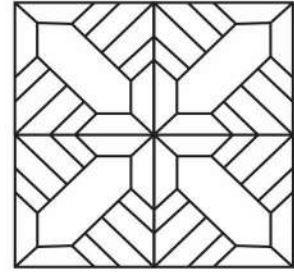

Laminate Parquet Flooring

Parquet is a type of wood flooring that is created by arranging small wooden slats in specific patterns. Laminate parquet flooring mimics the classic look of traditional parquet by arranging laminate slats in intricate geometric patterns. Known for its striking visual appeal, it features tiles designed to replicate shapes such as squares, diamonds, and triangles. This modern alternative provides the elegance of parquet with added durability, affordability, and ease of maintenance.

Size: 8mm x 405mm x 810mm

Vanilla Oak
8 x 405 x 810 mm

Toffee Walnut
8 x 405 x 810 mm

Honey Oak
8 x 405 x 810 mm

Cinnamon Oak
8 x 405 x 810 mm

Truffle Walnut
8 x 405 x 810 mm

Glacier Oak
8 x 405 x 810 mm

Parquet Laminate
Summary