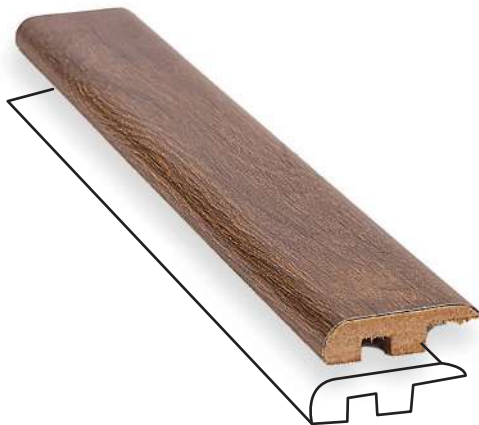

Wooden flooring accessories are essential finishing elements that complete the installation. They cover expansion gaps, provide smooth transitions between different floor levels, and enhance the edges for a clean, polished appearance.

Laminate Accessories

Skirting

Margin

Quarter Round

T Profile

Reducer

L Profile

Note: Colours shown are for reference purposes only.
All accessories will be colour matched to your selected flooring.