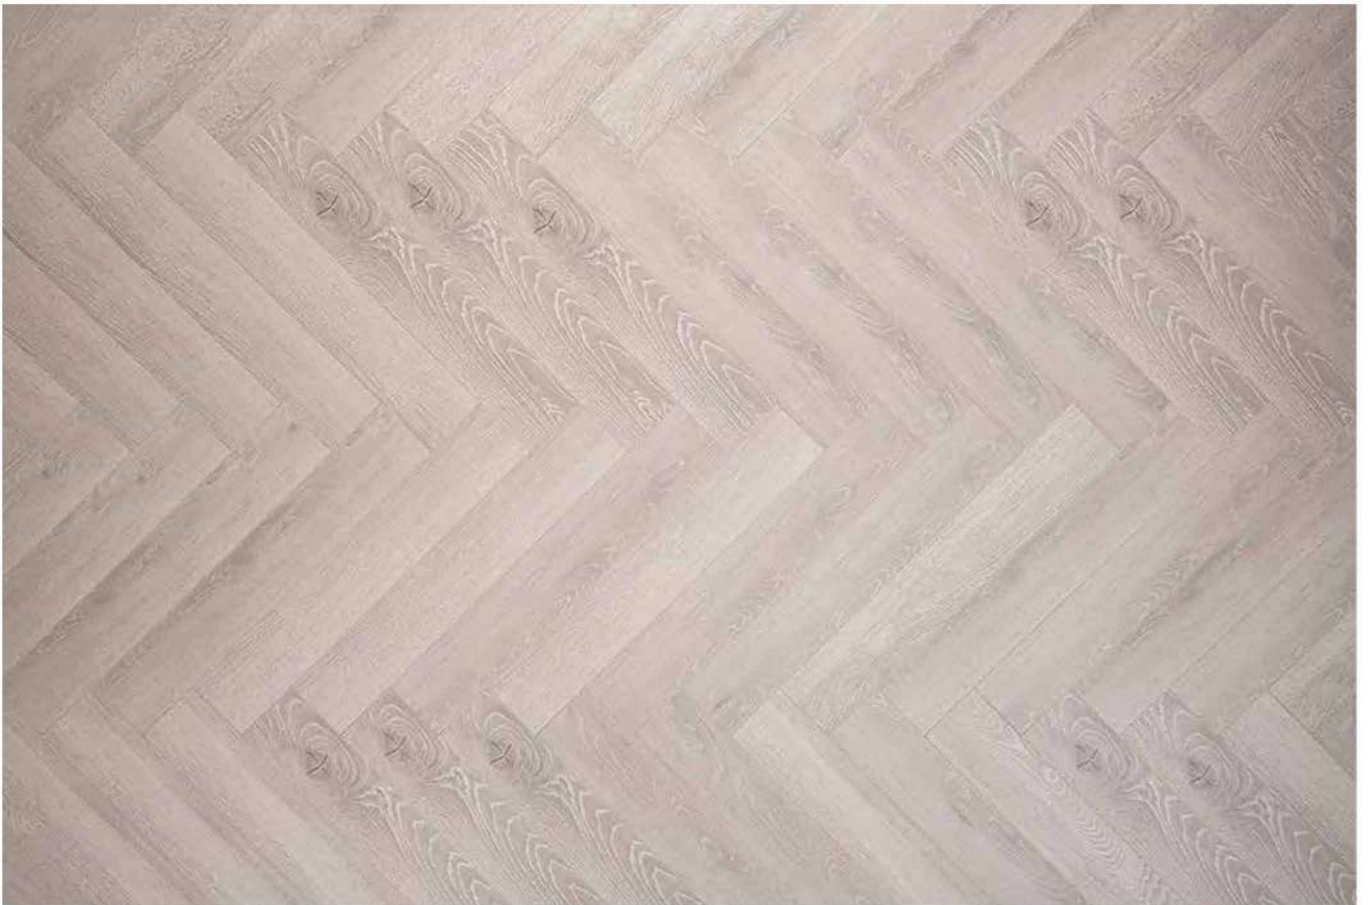

Oak Slate
8 x 103 x 606 mm