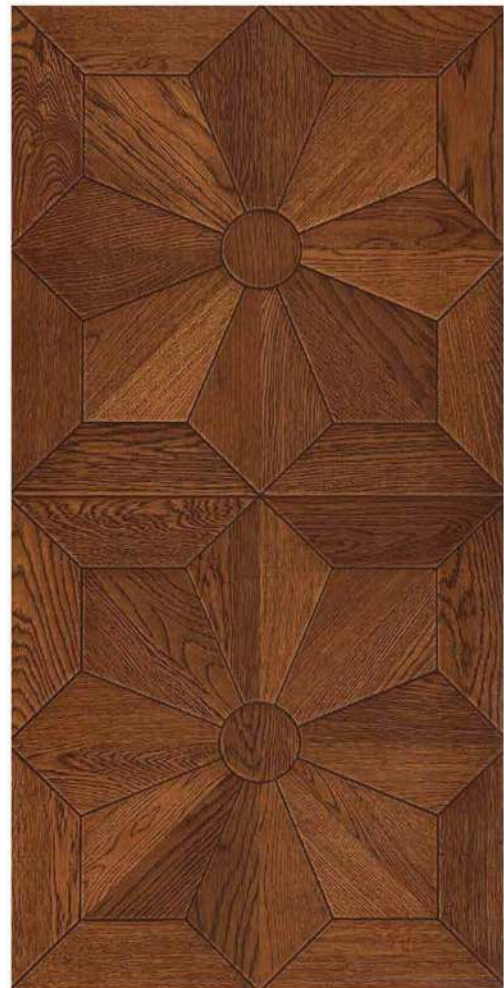

Size: 8mm x 405mm x 810mm

Vanilla Oak
8 x 405 x 810 mm

Toffee Walnut
8 x 405 x 810 mm

Honey Oak
8 x 405 x 810 mm

Cinnamon Oak
8 x 405 x 810 mm

Truffle Walnut
8 x 405 x 810 mm

Glacier Oak
8 x 405 x 810 mm

Parquet Laminate
Summary