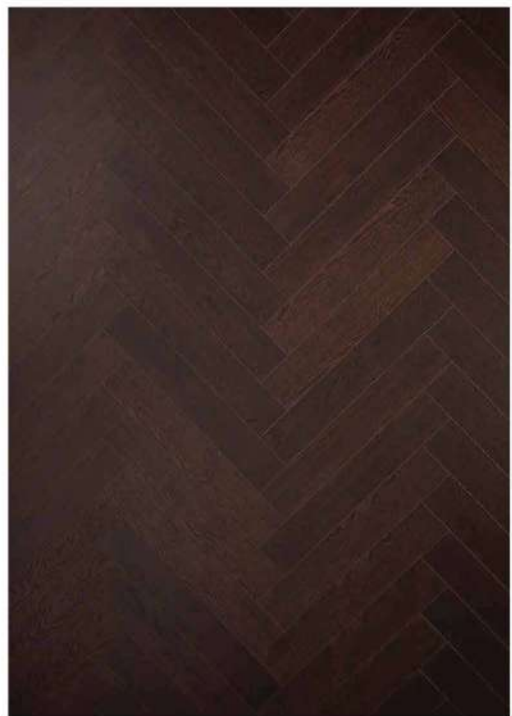

Merbau

Series

Laminate Herringbone Flooring

Herringbone flooring is a timeless classic, characterized by its broken zigzag pattern. Rectangular planks are laid at a 90-degree angle to each other, creating a visually appealing and versatile design that suits both traditional and modern interiors.

Size: 8mm x 103mm x 606mm

Amber Teak
8 x 103 x 606 mm

Oak Crème
8 x 103 x 606 mm

Rustic Oak
8 x 103 x 606 mm

Oak Fume
8 x 103 x 606 mm

Espresso Walnut
8 x 103 x 606 mm

Oak Winter
8 x 103 x 606 mm

Ashwood
8 x 103 x 606 mm