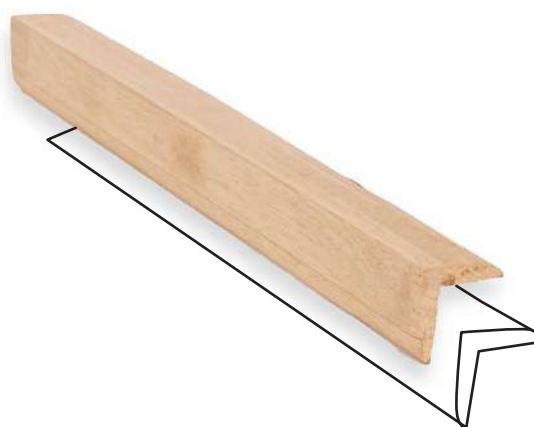

# *Flooring Accessories*

Wooden flooring accessories are essential finishing elements that complete the installation. They cover expansion gaps, provide smooth transitions between different floor levels, and enhance the edges for a clean, polished appearance.

# *Solid Accessories*

Skirting (Classic)

Margin

Quarter Round

T Profile

Reducer

L Profile

**Note:** Colours shown are for reference purposes only.  
All accessories will be colour matched to your selected flooring.