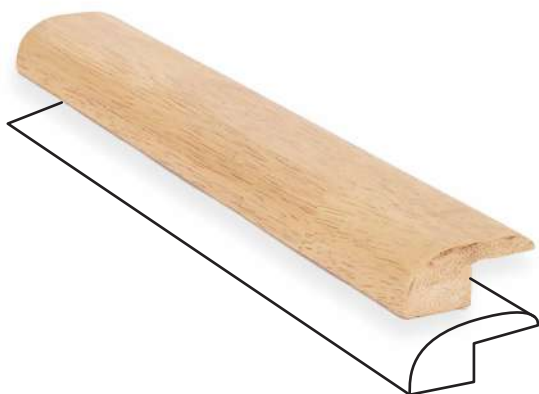

# *Flooring Accessories*

Wooden flooring accessories are essential finishing elements that complete the installation. They cover expansion gaps, provide smooth transitions between different floor levels, and enhance the edges for a clean, polished appearance.

# *Solid Accessories*

Skirting (Classic)

Margin

Quarter Round

T Profile

Reducer

L Profile

**Note:** Colours shown are for reference purposes only.  
All accessories will be colour matched to your selected flooring.