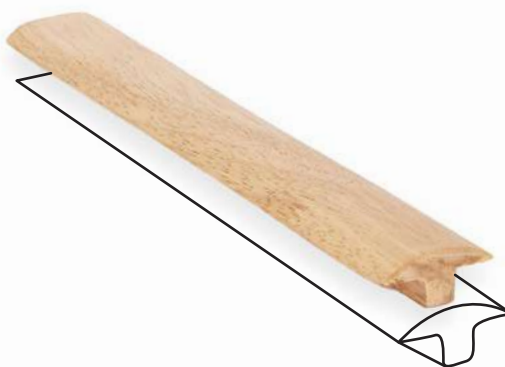

# *Flooring Accessories*

Wooden flooring accessories are essential finishing elements that complete the installation. They cover expansion gaps, provide smooth transitions between different floor levels, and enhance the edges for a clean, polished appearance.

# *Solid Accessories*

Skirting (Classic)

Margin

Quarter Round

T Profile

Reducer

L Profile

**Note:** Colours shown are for reference purposes only.  
All accessories will be colour matched to your selected flooring.