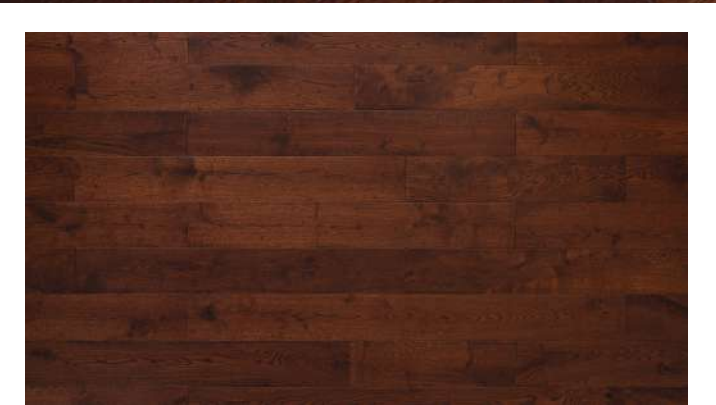

Oak Antique
18 x 125 x 400-1200 mm