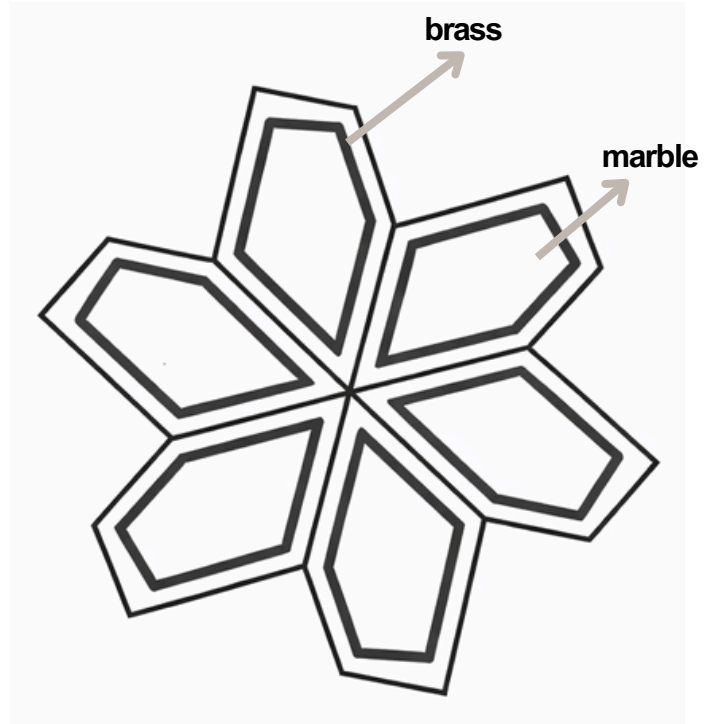

walnut flower

wood species	walnut
dimensions	450 x 259 x 15 - plain
	10mm (w) x 2mm (t) -brass
	385mm (l) 180mm(w) 8mm (t) -marble
thickness	15mm
top layer	1.2mm

coating	uv lacquer
surface	light brush
lock	t&g
edge profile	micro bevel
origin of wood	europa
construction	multi layer
treatment	cold press
moisture	8-10%
gloss	5-7%
drying method	controlled kiln drying
filling	none
underfloor heating	suitable