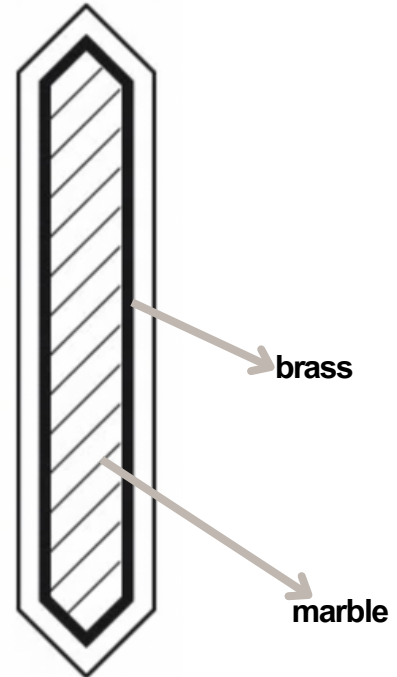

walnut arrow

wood species	walnut
dimensions	1000 x 200 x 15 mm -plain
	10mm (w) x 2mm (t)- brass
	887mm (w) x 120mm (l) - marble
thickness	15mm
top layer	1.2mm

coating	uv lacquer
surface	smooth
lock	t&g
edge profile	micro bevel
origin of wood	america
construction	multi layer
treatment	cold press
moisture	8-10%
gloss	5-7%
drying method	controlled kiln drying
filling	none
underfloor heating	suitable