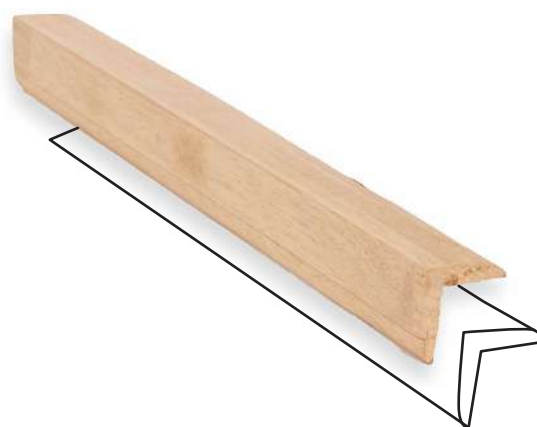

# *Flooring Accessories*

Wooden flooring accessories are essential finishing elements that complete the installation. They cover expansion gaps, provide smooth transitions between different floor levels, and enhance the edges for a clean, polished appearance.

# *Solid Accessories*

Skirting

Margin

Quarter Round

T Profile

Reducer

L Profile

**Note:** Colours shown are for reference purposes only.  
All accessories will be colour matched to your selected flooring.