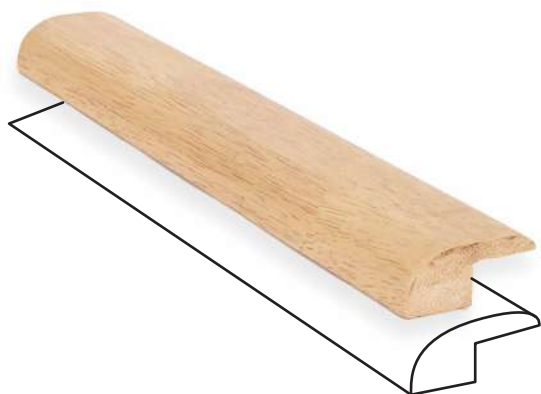

# *Flooring Accessories*

Wooden flooring accessories are essential finishing elements that complete the installation. They cover expansion gaps, provide smooth transitions between different floor levels, and enhance the edges for a clean, polished appearance.

# *Solid Accessories*

Skirting

Margin

Quarter Round

T Profile

Reducer

L Profile

**Note:** Colours shown are for reference purposes only.  
All accessories will be colour matched to your selected flooring.

# *Laminate Accessories*

Skirting

Margin

Quarter Round

T Profile

Reducer

L Profile

**Note:** Colours shown are for reference purposes only.  
All accessories will be colour matched to your selected flooring.