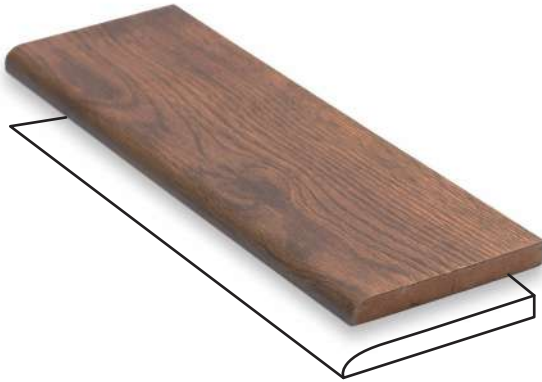

Laminate Accessories

Skirting