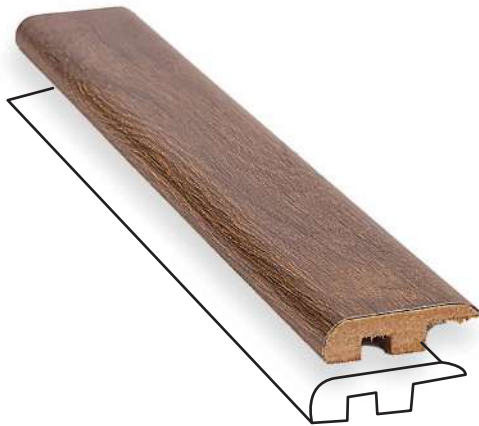

# *Flooring Accessories*

Wooden flooring accessories are essential finishing elements that complete the installation. They cover expansion gaps, provide smooth transitions between different floor levels, and enhance the edges for a clean, polished appearance.

# *Solid Accessories*

Skirting

Margin

Quarter Round

T Profile

Reducer

L Profile

**Note:** Colours shown are for reference purposes only.  
All accessories will be colour matched to your selected flooring.

# *Laminate Accessories*

Skirting

Margin

Quarter Round

T Profile

Reducer

L Profile

**Note:** Colours shown are for reference purposes only.  
All accessories will be colour matched to your selected flooring.