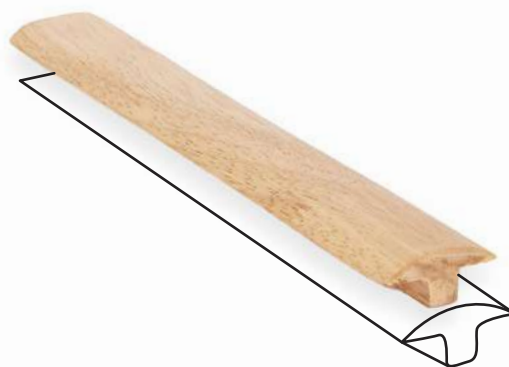

# *Flooring Accessories*

Wooden flooring accessories are essential finishing elements that complete the installation. They cover expansion gaps, provide smooth transitions between different floor levels, and enhance the edges for a clean, polished appearance.

# *Solid Accessories*

Skirting

Margin

Quarter Round

T Profile

Reducer

L Profile

**Note:** Colours shown are for reference purposes only.  
All accessories will be colour matched to your selected flooring.

# *Laminate Accessories*

Skirting

Margin

Quarter Round

T Profile

Reducer

L Profile

**Note:** Colours shown are for reference purposes only.  
All accessories will be colour matched to your selected flooring.