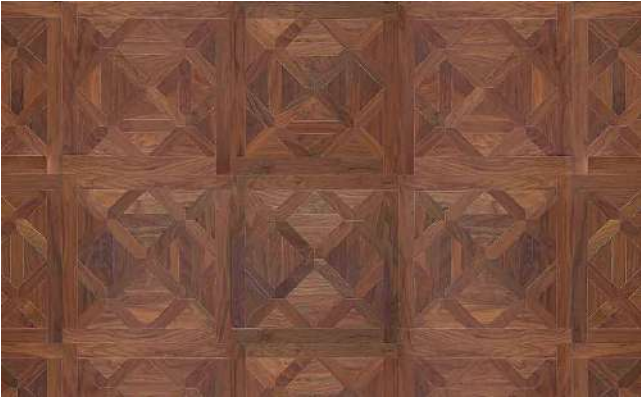

KAARA
WOOD + FLOORING

ENGINEERED WOODEN
FLOORING

Engineered Parquet *Summary*

Ginger Oak

Dark Grey Oak

Oak Natural

Oak Versailles Natural

Rosso Wino Walnut

Earl Grey Oak

Chantilly Oak

Chocolate Oak

Chestnut Walnut

Versailles Caramel

Walnut Bloom

Oak Champani

Marma Light