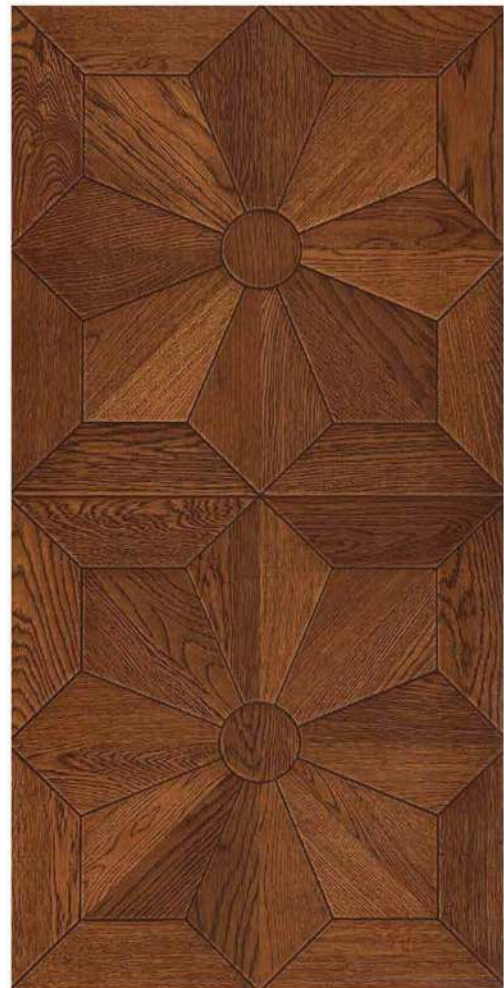

Size: 8mm x 405mm x 810mm

Laminate Parquet Flooring

Vanilla Oak
8 x 405 x 810 mm

Toffee Walnut
8 x 405 x 810 mm

Honey Oak
8 x 405 x 810 mm

Cinnamon Oak
8 x 405 x 810 mm

Truffle Walnut
8 x 405 x 810 mm

Glacier Oak
8 x 405 x 810 mm