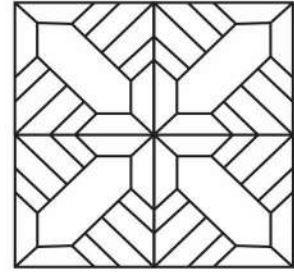

Parquet is a type of wood flooring that is created by arranging small wooden slats in specific patterns. Laminate parquet flooring mimics the classic look of traditional parquet by arranging laminate slats in intricate geometric patterns. Known for its striking visual appeal, it features tiles designed to replicate shapes such as squares, diamonds, and triangles. This modern alternative provides the elegance of parquet with added durability, affordability, and ease of maintenance.

Size: 8mm x 405mm x 810mm

Laminate Parquet Flooring

Vanilla Oak
8 x 405 x 810 mm

Toffee Walnut
8 x 405 x 810 mm

Honey Oak
8 x 405 x 810 mm

Cinnamon Oak
8 x 405 x 810 mm

Truffle Walnut
8 x 405 x 810 mm

Glacier Oak
8 x 405 x 810 mm