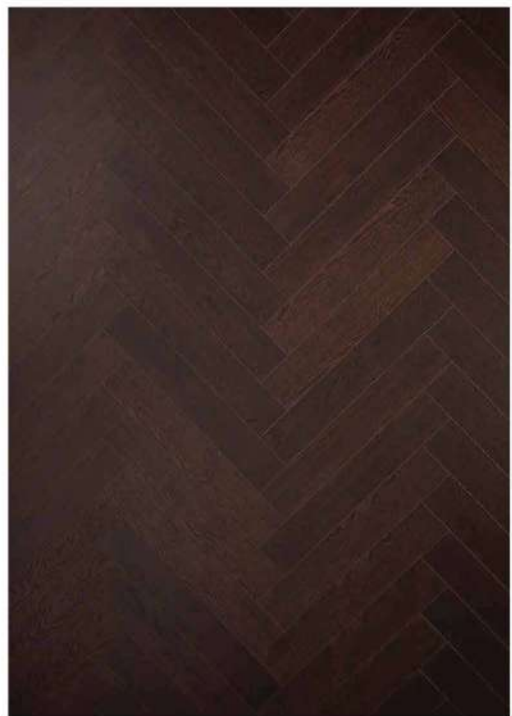

French Oak

Merbau

Series

Laminate Herringbone Flooring

Herringbone flooring is a timeless classic, characterized by its broken zigzag pattern. Rectangular planks are laid at a 90-degree angle to each other, creating a visually appealing and versatile design that suits both traditional and modern interiors.

Size: 8mm x 103mm x 606mm

Amber Teak
8 x 103 x 606 mm

Oak Crème
8 x 103 x 606 mm

Rustic Oak
8 x 103 x 606 mm

Oak Fume
8 x 103 x 606 mm

Espresso Walnut
8 x 103 x 606 mm

Oak Winter
8 x 103 x 606 mm

Ashwood
8 x 103 x 606 mm