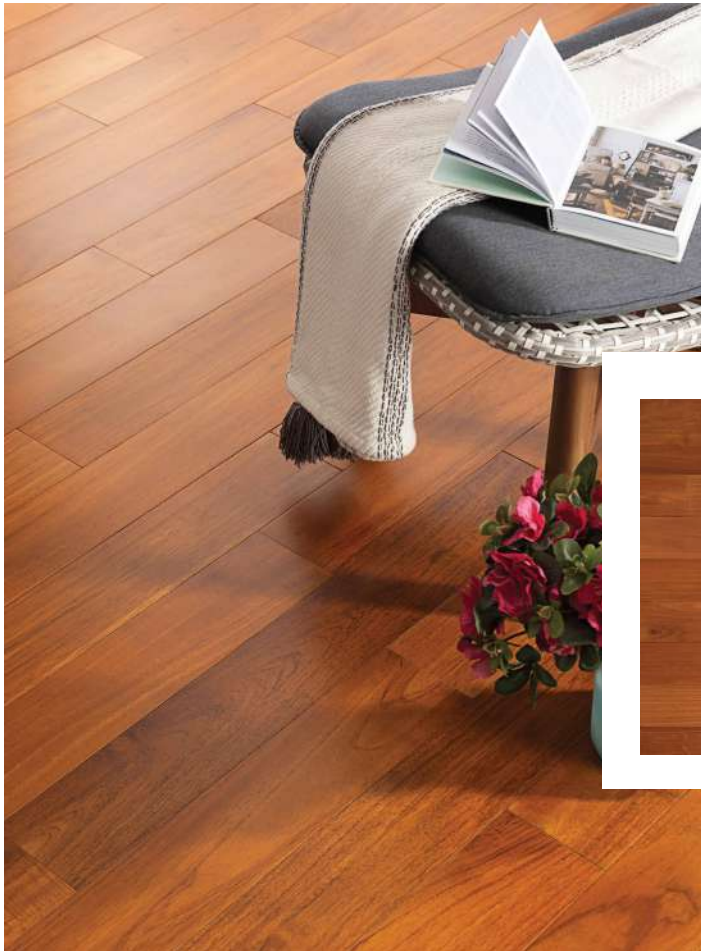

Made from a single piece of natural wood, it boasts exceptional strength and can be sanded and refinished multiple times, ensuring decades of use.

KAARA solid wood flooring is crafted in 18mm thickness and comes in a variety of wood species like oak, teak and walnut, with various colors and finishes to suit any style. Beyond aesthetics, it provides natural insulation, noise reduction, and eco-friendly sustainability.

Size: 18mm x 120-125mm x 400-1200mm

European Oak Grey
18 x 125 x 400-1200 mm

Oak Almond
18 x 125 x 400-1200 mm

Burma Teak
18 x 120 x 400-1200 mm

Natural Oak
18 x 125 x 400-1200 mm

African Teak
18 x 122 x 400-1200 mm

Oak Caramel
18 x 125 x 400-1200 mm

Oak Antique
18 x 125 x 400-1200 mm

Asian Walnut
18 x 120 x 400-1200 mm

American Walnut
18 x 125 x 400-1200 mm

Kaya Kuku
18 x 120 x 400-1200 mm

Merbau
18 x 120 x 400-1200 mm