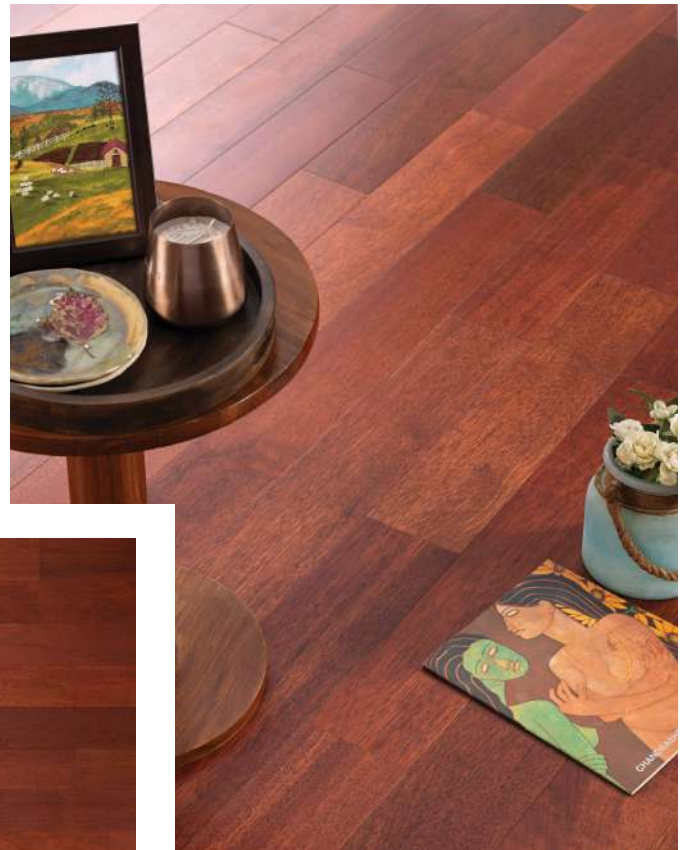

Made from a single piece of natural wood, it boasts exceptional strength and can be sanded and refinished multiple times, ensuring decades of use.

KAARA solid wood flooring is crafted in 18mm thickness and comes in a variety of wood species like oak, teak and walnut, with various colors and finishes to suit any style. Beyond aesthetics, it provides natural insulation, noise reduction, and eco-friendly sustainability.

Oak Caramel
18 x 125 x 400-1200 mm

Oak Antique
18 x 125 x 400-1200 mm

Asian Walnut
18 x 120 x 400-1200 mm

American Walnut
18 x 125 x 400-1200 mm

Kaya Kuku
18 x 120 x 400-1200 mm

Merbau
18 x 120 x 400-1200 mm